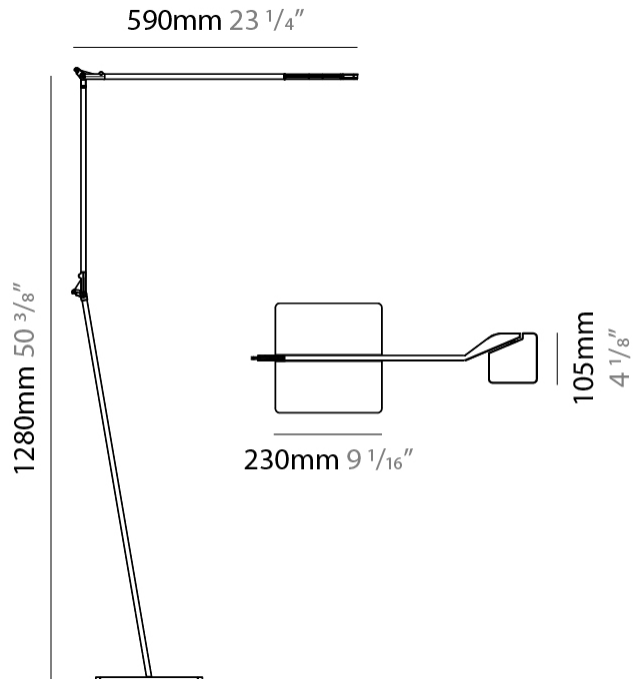

PROJECT
TYPE
SPECIFIER
QUANTITY
DATE

JACKIE PORTABLE

D84363-

base number   Finish
Options

1. To build a product code in our configurator select the specify button on the base model # product page
2. To build a manual product code on this datasheet choose from the options listed below in blue font and add the suffix to the base model #

GENERAL

Series: Jackie
Brand: Panzeri
Division: Design
Mounting Type: Portable
Mounting Location: Floor
Subcategory: Task

PHYSICAL

Shape: Abstract
Length (mm): 590
Length (in): 23 1/4
Height (mm): 1280
Height (in): 50 3/8
Light Distribution: Adjustable / Direct
Weight (kg): 5.104
Weight (lbs): 11.25
Fixture Finish: WHI / BLK / TIM
Fixture Material: Aluminum Die Cast
Upon Request: Bolt Down

ELECTRICAL

Lamp Type: LED
Input Wattage (W): 10
Total Output Wattage (W): 8
Dimming: 5-Step Touch Dimming
Driver Location: Inline Transformer Plug
Input Voltage (V): 120
Output Voltage (V): 24

LED

Color Temperature (°K): 3000
Max. Delivered Lumen (lm): 526
Nominal Lumen (lm): 600
CRI: >90 CRI
Lamp Life (hrs): 50000

OPTICAL

RATINGS AND CERTIFICATIONS

Certified By: Certified for North American Standards
IP rating: IP40