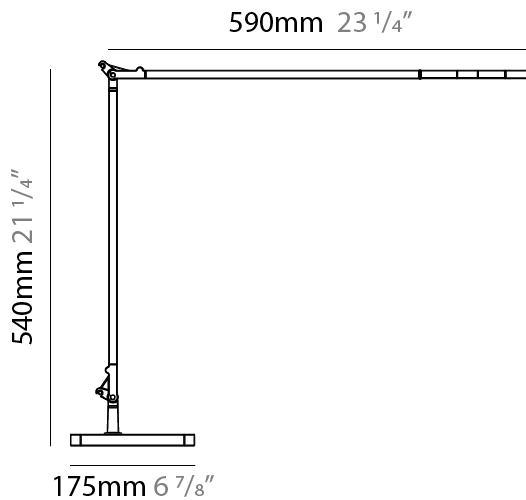

PROJECT	_____
TYPE	_____
SPECIFIER	_____
QUANTITY	_____
DATE	_____

JACKIE - WITH BASE PORTABLE

D84351-

base number   Finish
Options

1. To build a product code in our configurator select the specify button on the base model # product page
2. To build a manual product code on this datasheet choose from the options listed below in blue font and add the suffix to the base model #

GENERAL

Series: Jackie
Subseries: Jackie - with Base
Brand: Panzeri
Division: Design
Mounting Type: Portable
Mounting Location: Table
Subcategory: Task

PHYSICAL

Shape: Abstract
Length (mm): 590
Length (in): 23 1/4
Height (mm): 540
Height (in): 21 1/4
Light Distribution: Adjustable / Direct
Weight (kg): 4.205
Weight (lbs): 9.27
Fixture Finish: WHI / BLK / TIM
Fixture Material: Aluminum Die Cast
Upon Request: Bolt Down

ELECTRICAL

Lamp Type: LED
Input Wattage (W): 10
Total Output Wattage (W): 8
Dimming: 5-Step Touch Dimming
Driver Location: Inline Transformer Plug
Input Voltage (V): 120
Output Voltage (V): 24

LED

Color Temperature (°K): 3000
Max. Delivered Lumen (lm): 526
Nominal Lumen (lm): 600
CRI: >90 CRI
Lamp Life (hrs): 50000

OPTICAL

RATINGS AND CERTIFICATIONS

Certified By: Certified for North American Standards
IP rating: IP40