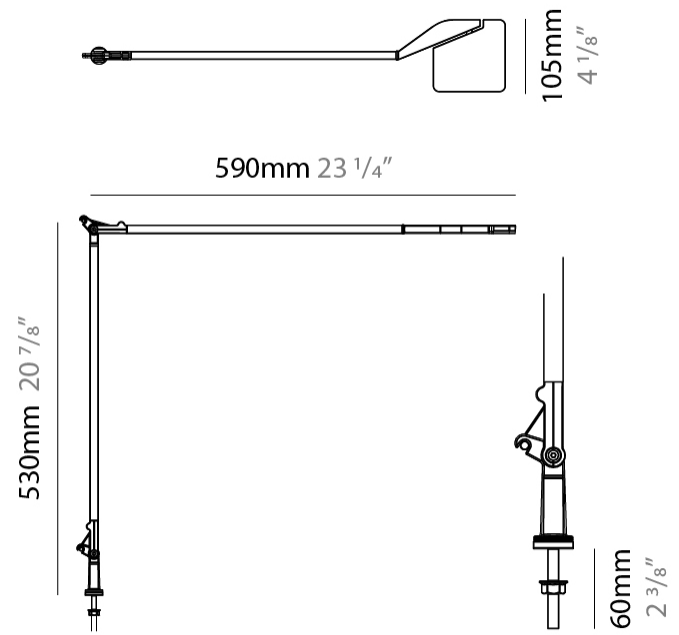

PROJECT	_____
TYPE	_____
SPECIFIER	_____
QUANTITY	_____
DATE	_____

JACKIE - WITH BOLT DOWN PORTABLE

D84359-

base number   Finish
Options

1. To build a product code in our configurator select the specify button on the base model # product page
2. To build a manual product code on this datasheet choose from the options listed below in blue font and add the suffix to the base model #

GENERAL

Series: Jackie
Subseries: Jackie - with Bolt Down
Brand: Panzeri
Division: Design
Mounting Type: Portable
Mounting Location: Table
Subcategory: Task

PHYSICAL

Shape: Abstract
Length (mm): 590
Length (in): 23 1/4
Height (mm): 530
Height (in): 20 7/8
Light Distribution: Adjustable / Direct
Fixture Finish: WHI / BLK / TIM
Fixture Material: Aluminum Die Cast

ELECTRICAL

Lamp Type: LED
Input Wattage (W): 10
Total Output Wattage (W): 8
Dimming: 5-Step Touch Dimming
Driver Location: Inline Transformer Plug
Input Voltage (V): 120
Output Voltage (V): 24

LED

Color Temperature (°K): 3000
Max. Delivered Lumen (lm): 526
Nominal Lumen (lm): 600
CRI: >90 CRI
Lamp Life (hrs): 50000

OPTICAL

RATINGS AND CERTIFICATIONS

Certified By: Certified for North American Standards
IP rating: IP40